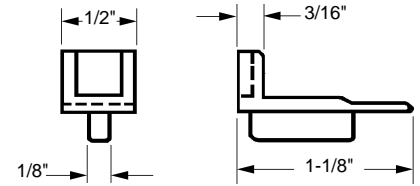

•For wood rails.

Drawer Guide

Part Number
13-991
 Material: Nylon
 Unit: Each Bulk: 100 Pcs.

•For aluminum rails.

Drawer Guide

Part Number
13-992
 Material: Nylon
 Unit: Each Bulk: 100 Pcs.

Drawer Side Guide

Part Number
13-942
 Material: Nylon
 Colour: White
 Unit: Each Bulk: 500 Pcs.

Wheel Assembly

Part Number
13-963
 Housing: Aluminum
 Wheel: Nylon
 Unit: Each Bulk: 100 Pcs.

Wheel Assembly

Part Number
13-984
 Housing: Aluminum
 Wheel: Nylon
 Unit: Each Bulk: 100 Pcs.

Part Number	Colour	Length	Bulk
13-968UB	Brown	12'	10 S/L
13-968UW-6	White	6'	10 S/L

Material: Plastic
 Unit: S/L

Lower Track for Sliding Glass or Wood Door Panels — For 3/16" Thick Material

Part Number	Colour	Length	Bulk
13-968LB	Brown	12'	10 S/L
13-968LW-6	White	6'	10 S/L

Material: Plastic
 Unit: S/L