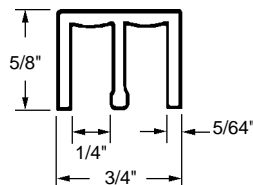

Part Number
13-942
 Material: Nylon
 Colour: White
 Unit: Each Bulk: 500 Pcs.

Wheel Assembly

Part Number
13-963
 Housing: Aluminum
 Wheel: Nylon
 Unit: Each Bulk: 100 Pcs.

Wheel Assembly

Part Number
13-984
 Housing: Aluminum
 Wheel: Nylon
 Unit: Each Bulk: 100 Pcs.

Wheel Assembly

Part Number
13-979
 Housing: Aluminum
 Wheel: Steel Ball Bearing
 Unit: Each Bulk: 50 Pcs.

•Used with shoe 13-977(G) on page 13-8.

Upper Track for Sliding Glass or Wood Door Panels — For 3/16" Thick Material

Part Number	Colour	Length	Bulk
13-968UB	Brown	12'	10 S/L
13-968UW-6	White	6'	10 S/L

Material: Plastic
 Unit: S/L

Lower Track for Sliding Glass or Wood Door Panels — For 3/16" Thick Material

Part Number	Colour	Length	Bulk
13-968LB	Brown	12'	10 S/L
13-968LW-6	White	6'	10 S/L

Material: Plastic
 Unit: S/L