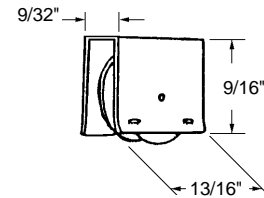

Part Number
13-942
 Material: Nylon
 Colour: White
 Unit: Each Bulk: 500 Pcs.

Wheel Assembly

Part Number
13-963
 Housing: Aluminum
 Wheel: Nylon
 Unit: Each Bulk: 100 Pcs.

Wheel Assembly

Part Number
13-984
 Housing: Aluminum
 Wheel: Nylon
 Unit: Each Bulk: 100 Pcs.

Wheel Assembly

Part Number
13-979
 Housing: Aluminum
 Wheel: Steel Ball Bearing
 Unit: Each Bulk: 50 Pcs.

•Used with shoe 13-977(G) on page 13-8.

Upper Track for Sliding Glass or Wood Door Panels — For 3/16" Thick Material

Part Number	Colour	Length	Bulk
13-968UB	Brown	12'	10 S/L
13-968UW-6	White	6'	10 S/L

Material: Plastic
 Unit: S/L

Lower Track for Sliding Glass or Wood Door Panels — For 3/16" Thick Material

Part Number	Colour	Length	Bulk
13-968LB	Brown	12'	10 S/L
13-968LW-6	White	6'	10 S/L

Material: Plastic
 Unit: S/L