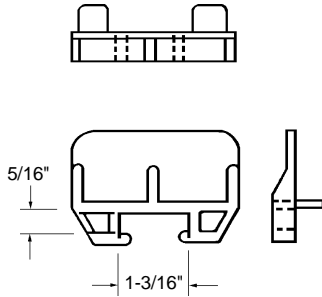

•For wood rails.

Drawer Guide

Part Number
13-991
 Material: Nylon
 Unit: Each Bulk: 100 Pcs.

•For aluminum rails.

Drawer Guide

Part Number
13-992
 Material: Nylon
 Unit: Each Bulk: 100 Pcs.

Drawer Side Guide

Part Number
13-942
 Material: Nylon
 Colour: White
 Unit: Each Bulk: 500 Pcs.

Wheel Assembly

Part Number
13-963
 Housing: Aluminum
 Wheel: Nylon
 Unit: Each Bulk: 100 Pcs.

Wheel Assembly

Part Number
13-984
 Housing: Aluminum
 Wheel: Nylon
 Unit: Each Bulk: 100 Pcs.

Part Number	Colour	Length	Bulk
13-968UB	Brown	12'	10 S/L
13-968UW-6	White	6'	10 S/L

Material: Plastic
 Unit: S/L

Lower Track for Sliding Glass or Wood Door Panels — For 3/16" Thick Material

Part Number	Colour	Length	Bulk
13-968LB	Brown	12'	10 S/L
13-968LW-6	White	6'	10 S/L

Material: Plastic
 Unit: S/L