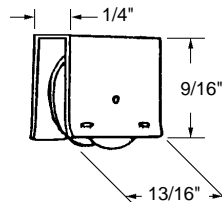

•For wood rails.

Drawer Guide

Part Number
13-991
 Material: Nylon
 Unit: Each Bulk: 100 Pcs.

•For aluminum rails.

Drawer Guide

Part Number
13-992
 Material: Nylon
 Unit: Each Bulk: 100 Pcs.

Drawer Side Guide

Part Number
13-942
 Material: Nylon
 Colour: White
 Unit: Each Bulk: 500 Pcs.

Wheel Assembly

Part Number
13-963
 Housing: Aluminum
 Wheel: Nylon
 Unit: Each Bulk: 100 Pcs.

Wheel Assembly

Part Number
13-984
 Housing: Aluminum
 Wheel: Nylon
 Unit: Each Bulk: 100 Pcs.

Part Number	Colour	Length	Bulk
13-968UB	Brown	12'	10 S/L
13-968UW-6	White	6'	10 S/L

Material: Plastic
 Unit: S/L

Lower Track for Sliding Glass or Wood Door Panels — For 3/16" Thick Material

Part Number	Colour	Length	Bulk
13-968LB	Brown	12'	10 S/L
13-968LW-6	White	6'	10 S/L

Material: Plastic
 Unit: S/L