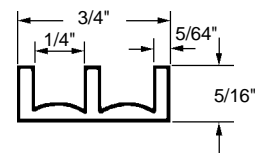

Wheel Assembly

Part Number
13-979
 Housing: Aluminum
 Wheel: Steel Ball Bearing
 Unit: Each Bulk: 50 Pcs.

•Used with shoe 13-977(G) on page 13-8.

Upper Track for Sliding Glass or Wood Door Panels — For 3/16" Thick Material

Part Number	Colour	Length	Bulk
13-968UB	Brown	12'	10 S/L
13-968UW-6	White	6'	10 S/L

Material: Plastic
 Unit: S/L

Lower Track for Sliding Glass or Wood Door Panels — For 3/16" Thick Material

Part Number	Colour	Length	Bulk
13-968LB	Brown	12'	10 S/L
13-968LW-6	White	6'	10 S/L

Material: Plastic
 Unit: S/L