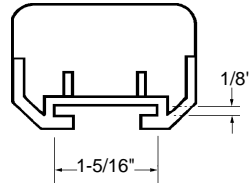

•For wood rails.

Drawer Guide

Part Number
13-991
 Material: Nylon
 Unit: Each Bulk: 100 Pcs.

•For aluminum rails.

Drawer Guide

Part Number
13-992
 Material: Nylon
 Unit: Each Bulk: 100 Pcs.

Drawer Side Guide

Part Number
13-942
 Material: Nylon
 Colour: White
 Unit: Each Bulk: 500 Pcs.

Wheel Assembly

Part Number
13-963
 Housing: Aluminum
 Wheel: Nylon
 Unit: Each Bulk: 100 Pcs.

Wheel Assembly

Part Number
13-984
 Housing: Aluminum
 Wheel: Nylon
 Unit: Each Bulk: 100 Pcs.

Part Number	Colour	Length	Bulk
13-968UB	Brown	12'	10 S/L
13-968UW-6	White	6'	10 S/L

Material: Plastic
 Unit: S/L

Lower Track for Sliding Glass or Wood Door Panels — For 3/16" Thick Material

Part Number	Colour	Length	Bulk
13-968LB	Brown	12'	10 S/L
13-968LW-6	White	6'	10 S/L

Material: Plastic
 Unit: S/L