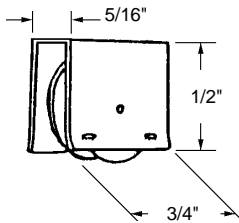

•For wood rails.

Drawer Guide

Part Number
13-991
 Material: Nylon
 Unit: Each Bulk: 100 Pcs.

•For aluminum rails.

Drawer Guide

Part Number
13-992
 Material: Nylon
 Unit: Each Bulk: 100 Pcs.

Drawer Side Guide

Part Number
13-942
 Material: Nylon
 Colour: White
 Unit: Each Bulk: 500 Pcs.

Wheel Assembly

Part Number
13-963
 Housing: Aluminum
 Wheel: Nylon
 Unit: Each Bulk: 100 Pcs.

Wheel Assembly

Part Number
13-984
 Housing: Aluminum
 Wheel: Nylon
 Unit: Each Bulk: 100 Pcs.

Part Number	Colour	Length	Bulk
13-968UB	Brown	12'	10 S/L
13-968UW-6	White	6'	10 S/L

Material: Plastic
 Unit: S/L

Lower Track for Sliding Glass or Wood Door Panels — For 3/16" Thick Material

Part Number	Colour	Length	Bulk
13-968LB	Brown	12'	10 S/L
13-968LW-6	White	6'	10 S/L

Material: Plastic
 Unit: S/L