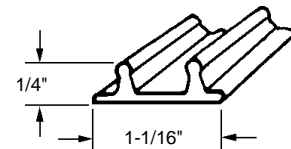

### Upper Track

Part Number	Colour
13-976	Clear Anodized
13-976G	Gold Anodized

Material: Aluminum  
 Stock Length: 12'  
 Unit: Foot Bulk: 60 Ft.

- For 6 mm glass or thinner.
- Fits Roll-It shoe 13-983 on this page.
- Reversible – left or right.

### Roll-It End Cap c/w Pull

Part Number	Colour
13-965-A	Satin Chrome

Material: Metal  
 Finish: Satin Chrome  
 Unit: Each Bulk: 6 Pcs.  
 Manufactured By: Huwil

- Uses wheel 13-979 on page 13-5.
- Cut glass 1-3/16" shorter than opening height.

### Bottom Track

Part Number	Colour
13-978	Clear Anodized
13-978G	Gold Anodized

Material: Aluminum  
 Stock Length: 12'  
 Unit: Foot Bulk: 60 Ft.