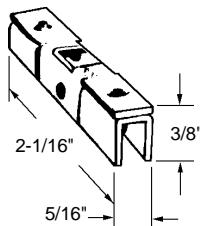

### Shoe Lock Keys

Part Number	Key No.	Bulk
13-967-K	#3001	20 Pcs.
13-967B-K	#3002	20 Pcs.
13-967C-K	#3003	20 Pcs.

Material: Metal  
 Unit: Each

- Can be used with 13-976 upper track and 13-978 bottom track on this page.
- Cut glass 1-1/8" shorter than opening.
- Uses wheel 13-964 on page 13-5.

### Roll-It Shoe

Part Number	Colour
13-983	Clear Anodized
13-983G	Gold Anodized

Material: Aluminum  
 Stock Length: 12'  
 Unit: Foot Bulk: 60 Ft.  
 Manufactured By: Roll-It

- Used with shoe 13-983(G) on this page.

### Wheel Assembly

Part Number	Colour
13-964	Clear Anodized

Housing: Steel  
 Wheel: Nylon  
 Unit: Each Bulk: 50 Pcs.  
 Used By: Roll-It

- Can be used with 13-976 upper track and 13-978 bottom track on this page.

### Bottom Track

Part Number	Colour
13-978	Clear Anodized
13-978G	Gold Anodized

Material: Aluminum  
 Stock Length: 12'  
 Unit: Foot Bulk: 60 Ft.