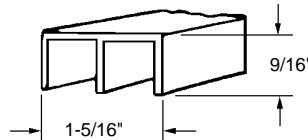

•Fits Roll-It shoe 13-983 and 13-983G on this page.

Shoe Locks c/w Keys

Part Number	Type	Finish	Key No.	Bulk	Manufacturer
13-967	Reversible	Satin Chrome	#3001	5 Pcs.	Huwil
13-967A	Non-Reversible	Satin Chrome		5 Pcs.	Armstrong
13-967B	Reversible	Satin Chrome	#3002	5 Pcs.	Huwil
13-967BR	Reversible	Satin Brass	#3001	5 Pcs.	Huwil
13-967BR-2	Reversible	Satin Brass	#3002	5 Pcs.	Huwil
13-967BR-3	Reversible	Satin Brass	#3003	5 Pcs.	Huwil
13-967C	Reversible	Satin Chrome	#3003	5 Pcs.	Huwil

Shoe Lock Keys

Part Number	Key No.	Bulk
13-967-K	#3001	20 Pcs.
13-967B-K	#3002	20 Pcs.
13-967C-K	#3003	20 Pcs.

Material: Metal
Unit: Each

- •Can be used with 13-976 upper track and 13-978 bottom track on this page.
- •Cut glass 1-1/8" shorter than opening.
- •Uses wheel 13-964 on page 13-5.

Roll-It Shoe

Part Number	Colour
13-983	Clear Anodized
13-983G	Gold Anodized

Material: Aluminum
Stock Length: 12'
Unit: Foot Bulk: 60 Ft.
Manufactured By: Roll-It

- •Used with shoe 13-983(G) on this page.

Wheel Assembly

Part Number	Colour
13-964	Clear Anodized

Housing: Steel
Wheel: Nylon
Unit: Each Bulk: 50 Pcs.
Used By: Roll-It

- •Can be used with 13-976 upper track and 13-978 bottom track on this page.

Roll-It End Cap

Part Number	Colour
13-965	Satin Chrome Finish

Material: Metal
Colour: Satin Chrome Finish
Unit: Each Bulk: 20 Pcs.
Manufactured By: Roll-It

- •Uses wheel 13-979 on page 13-5.
- •Cut glass 1-3/16" shorter than opening height.

Upper Track

Part Number	Colour
13-976	Clear Anodized
13-976G	Gold Anodized

Material: Aluminum
Stock Length: 12'
Unit: Foot Bulk: 60 Ft.

- •For 6 mm glass or thinner.
- •Fits Roll-It shoe 13-983 on this page.
- •Reversible – left or right.

Roll-It End Cap c/w Pull