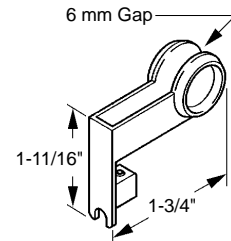

### Wheel Assembly

Part Number	Colour
13-964	Clear Anodized

Housing: Steel  
 Wheel: Nylon  
 Unit: Each Bulk: 50 Pcs.  
 Used By: Roll-It

- Can be used with 13-976 upper track and 13-978 bottom track on this page.

### Roll-It End Cap

Part Number	Colour
13-965	Satin Chrome Finish

Material: Metal  
 Colour: Satin Chrome Finish  
 Unit: Each Bulk: 20 Pcs.  
 Manufactured By: Roll-It

- Uses wheel 13-979 on page 13-5.
- Cut glass 1-3/16" shorter than opening height.

### Upper Track

Part Number	Colour
13-976	Clear Anodized
13-976G	Gold Anodized

Material: Aluminum  
 Stock Length: 12'  
 Unit: Foot Bulk: 60 Ft.

- For 6 mm glass or thinner.
- Fits Roll-It shoe 13-983 on this page.
- Reversible – left or right.

### Bottom Track

Part Number	Colour
13-978	Clear Anodized
13-978G	Gold Anodized

Material: Aluminum  
 Stock Length: 12'  
 Unit: Foot Bulk: 60 Ft.